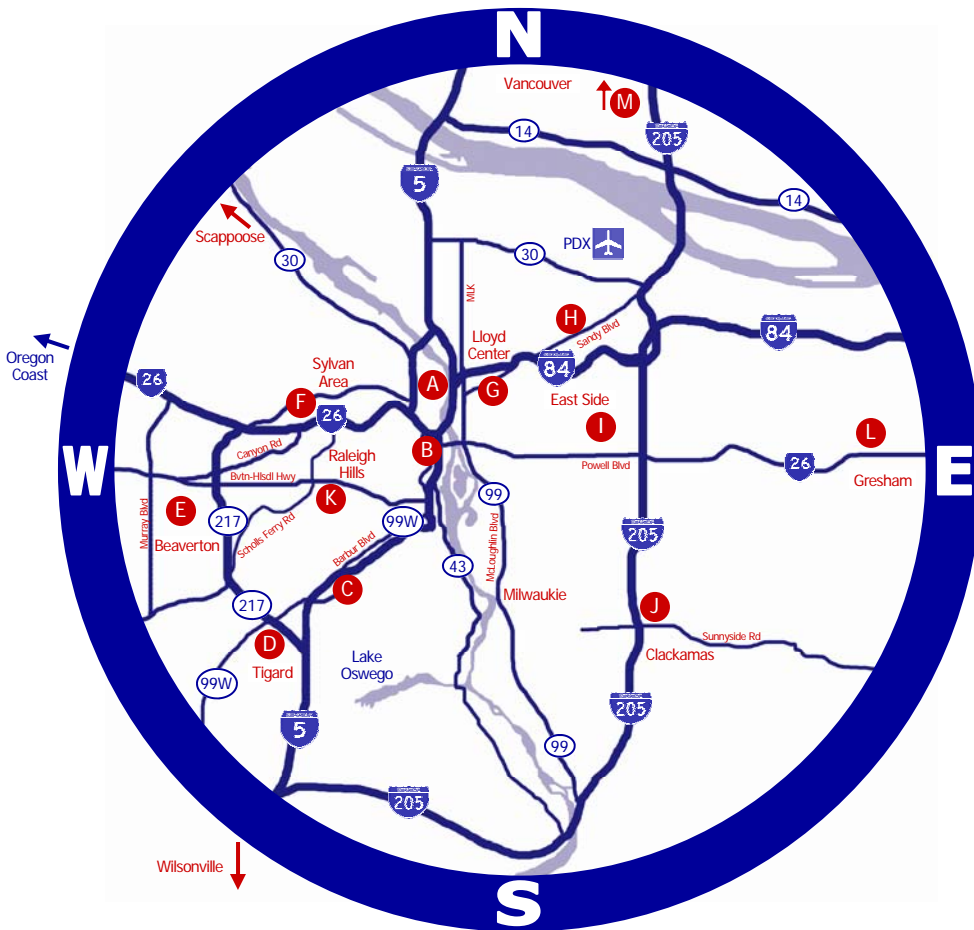

FOR LEASE

Columbia Gorge Corporate Ctr Phase II Building One and Two

2955-3003 NE 172nd Place

- Two FLEX buildings in the Gresham area!
- Located just off I-84
- 20' - 24' clear height
- Dock high and grade level loading available
- Flexible floor plan
- Near hotels, restaurants, banks & other amenities
- Jogging & bike path & nature trails near site
- 2.5 free parking spaces per 1,000 useable sq ft leased

We Have the Space

A CENTRAL BUSINESS DISTRICT

- 1515 Market Square SW 5th & Market
- Broadway Plaza SW Broadway & I-405
- Duniway Plaza SW 4th & Barbur
- Jeffrey Center SW 10th & Taylor
- Marquam Bldg SW First & Arthur
- Morrison Plaza SW 14th & Morrison
- Terminal Sales Bldg SW 12th & Morrison
- Tiffany Center SW 14th & Morrison
- Yamhill Plaza SW 12th & Yamhill

B JOHN'S LANDING

- River Park Plaza SW Macadam & Nebraska
- Willamette Park Plaza SW Macadam & Nebraska

C BARBUR BLVD

- Capitol Plaza SW Barbur & Dickinson
- Westview Plaza SW 35th & Barbur

D 217/TIGARD

- Fir Loop Island SW 72nd & Fir Loop
- Fir Loop Plaza SW 72nd & Fir Loop
- Hampton Square SW 72nd & Hampton
- Times Square SW 72nd & Sandburg

B JOHN'S LANDING

River Park Plaza SW Macadam & Nebraska
 Willamette Park Plaza SW Macadam & Nebraska

C BARBUR BLVD

Capitol Plaza SW Barbur & Dickinson
 Westview Plaza SW 35th & Barbur

D 217/TIGARD

Fir Loop Island SW 72nd & Fir Loop
 Fir Loop Plaza SW 72nd & Fir Loop
 Hampton Square SW 72nd & Hampton
 Times Square SW 72nd & Sandburg